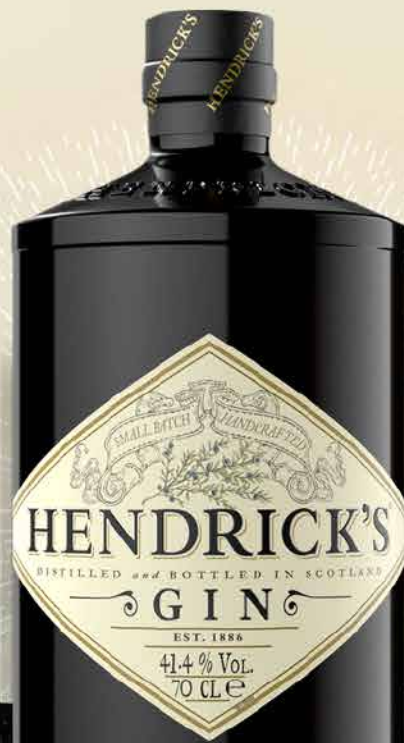

HENDRICK'S®

DISTILLED *and* BOTTLED IN SCOTLAND

GIN

Hendrick's

Presentación: 700 ml